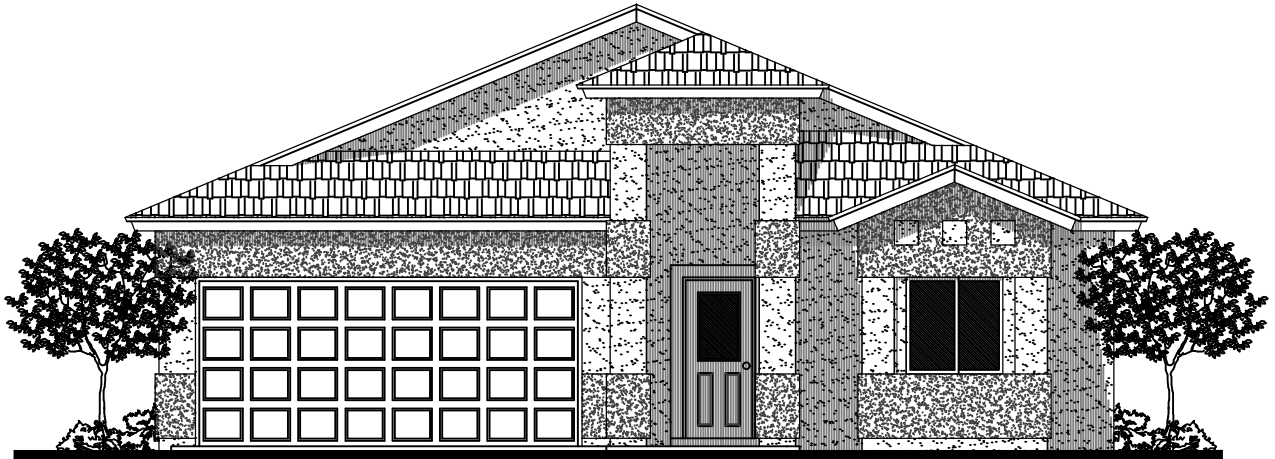

### 1,830 SQ. FT.

**PRESENTATION PLAN**

In the interest of continuous improvements, Classic American Homes reserves the right to modify any interior and exterior aspects of this plan including design, specifications, size, location, products, features, and price. These modifications may vary by plan and/or community and are subject to change without notice. Please contact your sales representative for details.  
EFFECTIVE DATE: FEB. 2020

# THE INDIANA R8301

S - ELEVATION (STUCCO)

C - ELEVATION (CULTURED STONE)

*Building the American Dream...*

CLASSIC AMERICAN HOMES ★ 12770 EDGEMERE ★ EL PASO, TX 79938 ★ (915) 593-7707 ★ WWW.CLASSICAMERICAN.COM