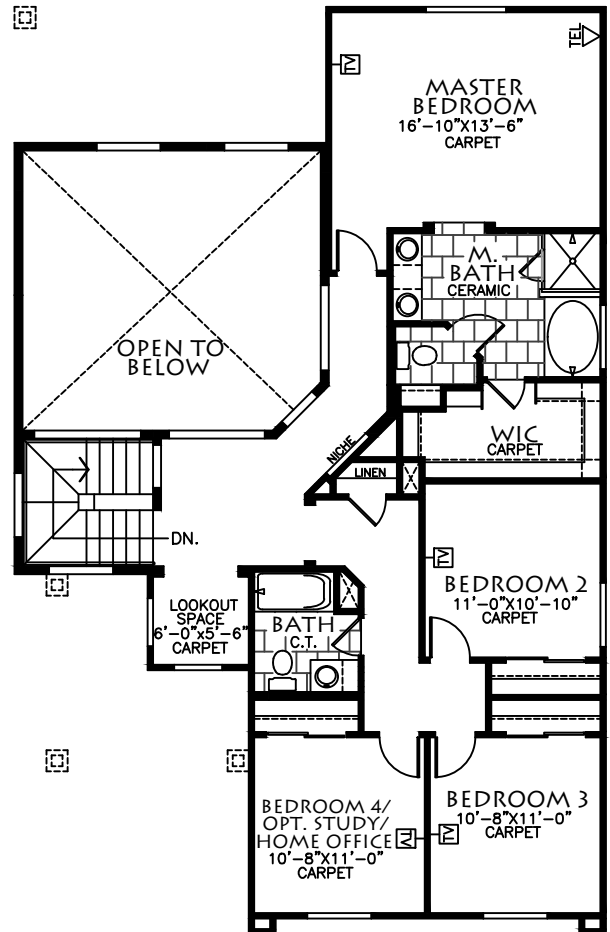

1ST FLOOR PLAN

2ND FLOOR PLAN

THE IOWA

R4054

2,405 SQ. FT.

PRESENTATION PLAN

In the interest of continuous improvements, Classic American Homes reserves the right to modify any interior and exterior aspects of this plan including design, specifications, size, location, products, features, and price. These modifications may vary by plan and/or community and are subject to change without notice. Please contact your sales representative for details.
EFFECTIVE DATE: FEB. 2020